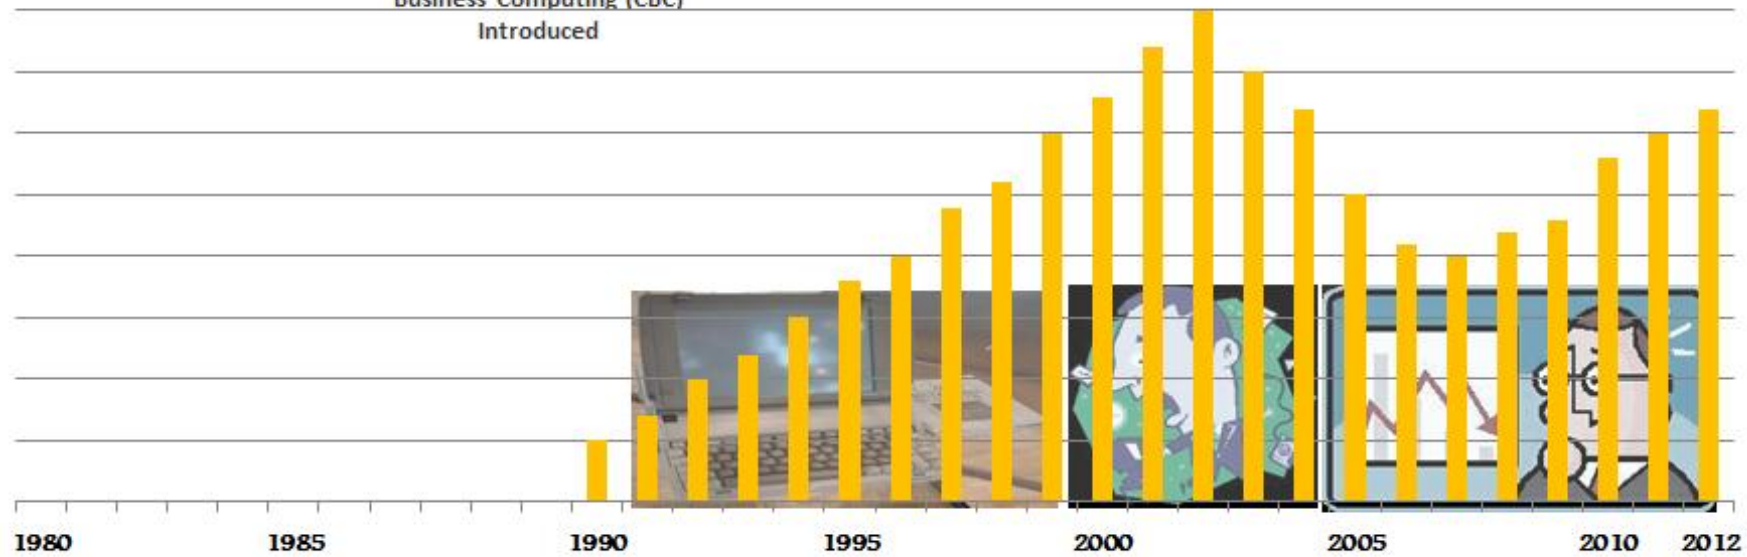

Long term NZ tertiary ICT enrolment trends

1988: NZ Certificate in Data Processing (NZCDP) Discontinued

1988: Industry Driven ICT Curriculum & Qualifications Established-Certificate in Business Computing (CBC) Introduced

1989: NZQA Established

2000:Dot Com Crash

2008: Recession Begins

Long term net NZ migration to Australia

1980: Recession

1987: Sharemarket crash

1998: Asian financial crisis and NZ drought

2006-09: Australian economic boom